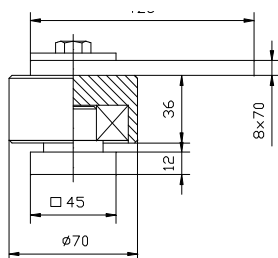

Панта Estebro® за заваряване за летящи врати горна с рамо, с лагер ф 70x123 мм, 1661

166	70 mm Juego Jogo-Set-Jeu	1	2,9	1000
1661	70 mm Superior Upper-Supérieur	2	3,5	1000
1662	70 mm Inferior Lower Inférieur	4	4,7	2500

Family: Swing gates

Material: 11SMn30 steel, F211 steel, F1 steel

Finish: Zinc-plated

Maximum weight supported*: See table

Description: It is composed of two parts: Upper and Lower. The upper part is installed by welding the square to the upper part of the door and the plate to the frame, or by fitting it into the concrete of the wall. The lower part is welded to the piece installed on the floor and to the lower part of the door, allowing its opening and closing.

*In perfect conditions of installation, usage and maintenance.

Продукт: [Панта Estebro® за заваряване за летящи врати горна с рамо, с лагер ф 70x123 мм, 1661](#)

Категория: [Панти за заваряване](#)

Бранд: [Estebro®](#)