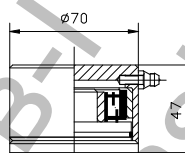

Панта Estebro® за заваряване за летящи врати горна с рамо, с лагер ф 70x123 мм, 1661

166	70 mm Juego Jogo-Set-Jeu	1	2,9	1000
1661	70 mm Superior Upper-Supérieur	2	3,5	1000
1662	70 mm Inferior Lower Inférieur	4	4,7	2500

Family: Swing gates

Material: 11SMn30 steel, F211 steel, F1 steel

Finish: Zinc-plated

Maximum weight supported*: See table

Description: It is composed of two parts: Upper and Lower. The upper part is installed by welding the square to the upper part of the door and the plate to the frame, or by fitting it into the concrete of the wall. The lower part is welded to the piece installed on the floor and to the lower part of the door, allowing its opening and closing.

*In perfect conditions of installation, usage and maintenance.

Продукт: [Панта Estebro® за заваряване за летящи врати горна с рамо, с лагер ф 70x123 мм, 1661](#)

Категория: [Панти за заваряване](#)

Бранд: [Estebro®](#)